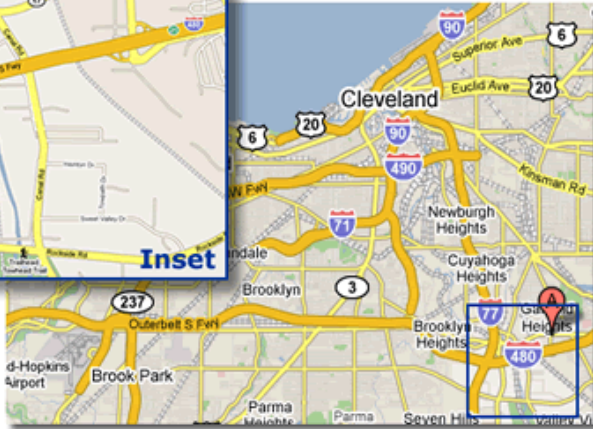

[Click for interactive Google Map](#)

DIRECTIONS TO NSRC

5350 Transportation Boulevard, Suite 19
Cleveland, Ohio 44125
216-518-2805

NSRC is located off I-480 just east of I-77 in Garfield Heights, a suburb of Cleveland. We are in a one-story, beige brick office complex called "Overlook Point". Our suite is in the back of the building and is most easily accessed from East 96th Street.

FROM CLEVELAND HOPKINS INTERNATIONAL AIRPORT:

Follow exit signs to freeways. Follow signs to I-480 East. Take I-480 East to the Transportation Boulevard exit (Exit 21). Turn left onto Transportation Boulevard. At the second light, turn left onto Granger Road. Make an immediate left onto East 96th Street, the first side street. Turn left into the office complex. NSRC is located in Suite 19.

FROM THE WEST:

Take I-480 East to the Transportation Boulevard exit (Exit 21). Turn left onto Transportation Boulevard. At the second light, turn left onto Granger Road. Make an immediate left onto East 96th Street, the first side street. Turn left into the office complex. NSRC is located in Suite 19.

FROM THE NORTH:

Take I-77 South to I-480 East. Take I-480 East to the Transportation Boulevard exit (Exit 21). Turn left onto Transportation Boulevard. At the second light, turn left onto Granger Road. Make an immediate left onto East 96th Street, the first side street. Turn left into the office complex. NSRC is located in Suite 19.